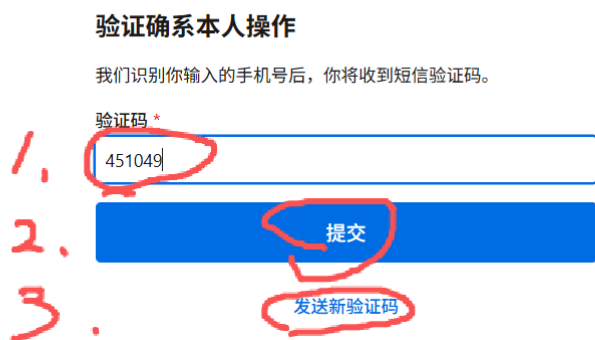

BOOKING.CN 酒店预订攻略

打开链接: booking.com 跳转到 booking.cn

缤客需要手机或邮箱进行一个注册

即该会给手机发一个验证码:

登陆后选择国家、日期，住宿人数。

住宿也可在地图上寻找，点击下面的地图。

也可按照“缩小搜索范围”下面的各种筛选选项进行选择：

The screenshot shows the Booking.com search results for Serbia. The search criteria are: 塞尔维亚 (Serbia), 6月11日周四 - 6月12日周五 (June 11-12, 2025), 2位成人, 0名儿童, 1间客房. The results show 6,444 accommodations. A sidebar on the left has filters for '历史筛选条件' (Historical filters) with '免费取消' (Free cancellation) and '整租民宿短租和公寓' (Entire apartment/house for short-term rental) selected. A '缩小搜索范围' (Reduce search range) button is highlighted with a red circle. The main results list 'Airport Apartment' with a 9.6 rating, 359元 price, and '免费取消' and '无需预付-到店付款' (No prepayment - pay at hotel) options highlighted with a red circle.

接下来，

我们要为客户选择“免费取消”和“无需预付-到店付款”的酒店预订。

The screenshot shows the Booking.com search results for International Inn. The search criteria are: 帕拉钦 (Palacin), 1晚, 2位成人. The results show 447 accommodations. A sidebar on the left has filters for '农家乐' (Farmhouse), '乡间豪华旅馆' (Rustic luxury hotel), '住宿加早餐旅馆' (B&B), '旅馆' (Hotel), '度假园' (Resort), '豪华帐篷' (Luxury tent), '情趣酒店' (Adult hotel), '船屋' (Boat house), '民宿' (Homestay), '青旅' (Hostel), and '胶囊旅馆' (Capsule hotel). The main results list 'International Inn' with a 9.0 rating, 282元 price, and '免费取消' and '无需预付-到店付款' (No prepayment - pay at hotel) options highlighted with a red circle.