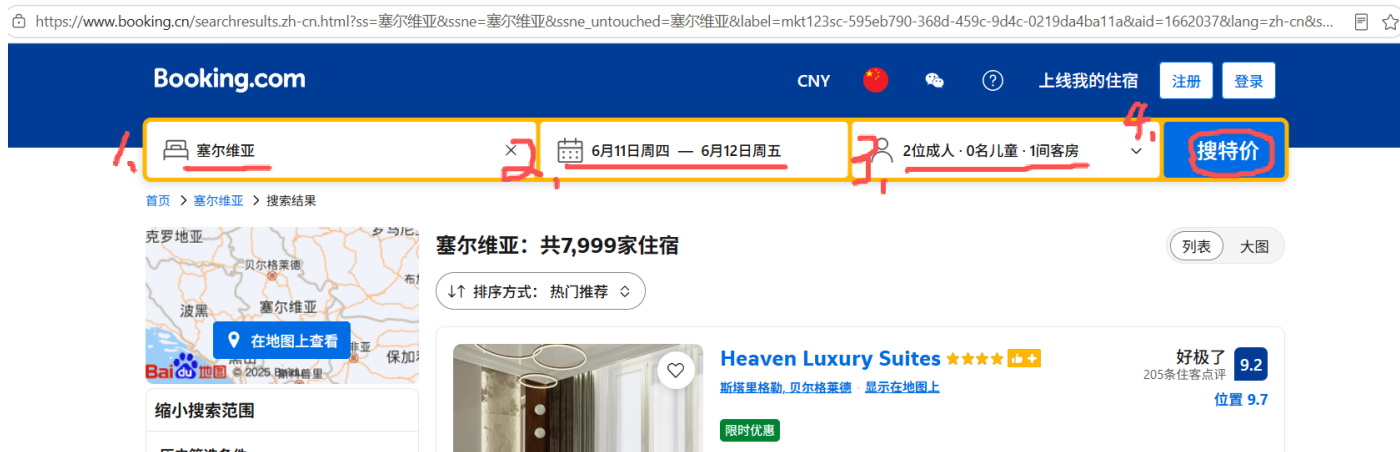

BOOKING.CN 酒店预订攻略

打开链接: booking.com 跳转到 booking.cn

缤客需要手机或邮箱进行一个注册

即该会给手机发一个验证码:

登陆后选择国家、日期，住宿人数。

住宿也可在地图上寻找，点击下面的地图。

也可按照“缩小搜索范围”下面的各种筛选选项进行选择：

The screenshot shows the Booking.com search results for Serbia. The search criteria are: 塞尔维亚 (Serbia), 6月11日周四 - 6月12日周五 (June 11-12, 2025), 2位成人, 0名儿童, 1间客房. The results show 6,444 accommodations. A sidebar on the left has filters for '历史筛选条件' (Historical filters) with '免费取消' (Free cancellation) and '整租民宿短租和公寓' (Entire apartment/house for short-term rental) selected. A '缩小搜索范围' (Reduce search range) button is highlighted with a red circle. The main results list 'Airport Apartment' with a 9.6 rating, 359元 price, and '免费取消' and '无需预付-到店付款' (No prepayment - pay at hotel) options highlighted with a red circle.

接下来，

我们要为客户选择“免费取消”和“无需预付-到店付款”的酒店预订。

The screenshot shows the Booking.com search results for International Inn. The search criteria are: 帕拉钦 (Palacin), 1晚, 2位成人. The results show 447 accommodations. A sidebar on the left has filters for '农家乐' (Farmhouse), '乡间豪华旅馆' (Rustic luxury hotel), '住宿加早餐旅馆' (B&B), '旅馆' (Hotel), '度假园' (Resort), '豪华帐篷' (Luxury tent), '情趣酒店' (Adult hotel), '船屋' (Boat house), '民宿' (Homestay), '青旅' (Hostel), and '胶囊旅馆' (Capsule hotel). The main results list 'International Inn' with a 9.0 rating, 282元 price, and '免费取消' and '无需预付-到店付款' (No prepayment - pay at hotel) options highlighted with a red circle.